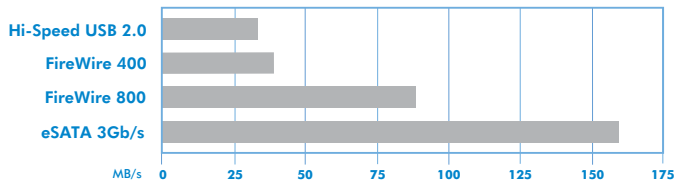

PERFORMANCE COMPARISON

The best performance for audio/video & photo professionals
Read burst transfer rate benchmark***