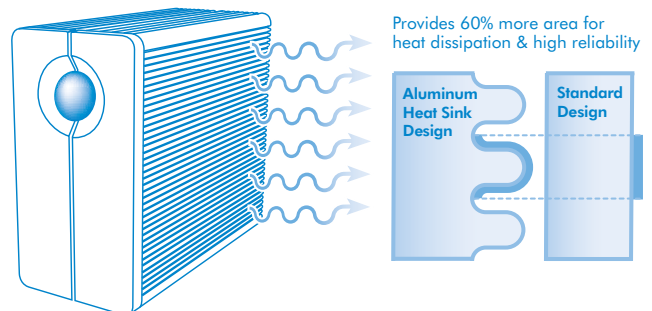

EXCLUSIVE d2 HEAT SINK DESIGN

Provides 60% more area for
heat dissipation & high reliability

Aluminum
Heat Sink
Design

Standard
Design

1 TB* = 2 hours of uncompressed HD video or 70 hours of DVD or 77,500 raw photos*