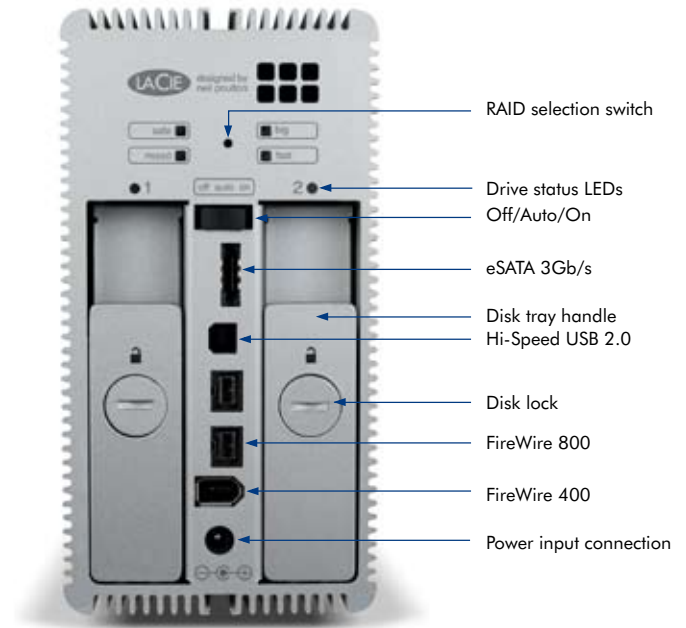

## Two Disks in One for Storage and Protection

The LaCie 2big Quadra has been developed for professionals who expect high speed and large capacities from a storage and backup device. Offering amazing transfer speeds through eSATA 3Gb/s and FireWire 800, the 2big Quadra also comes with FireWire 400 and Hi-speed USB 2.0 for universal connectivity to Mac and PC. As a complete 2-bay solution, it features four RAID modes to customize speed and protection, and comes with advanced backup software with a computer recovery option.

## RAID Performance for Creative Pros

Taking advantage of a native controller that preserves computer resources, the LaCie 2big Quadra reaches large capacity and an impressive speed of 165MB/s in RAID0 through eSATA 3Gb/s. These performances are ideal for creative professionals that need to work with applications that demand high speeds, such as 3D imaging programs or even with audio/video post-production software with multiple SD and HD streams. It's even possible to daisy-chain FireWire or an iLink DV camera through FireWire.