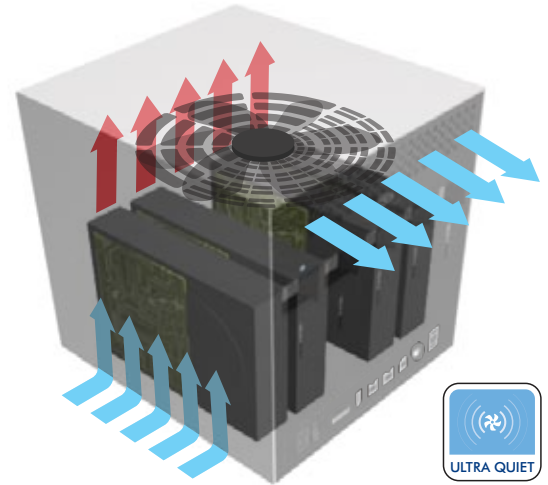

Quiet and Reliable Operation

For the best and most reliable cooling system for the 4big Quadra, LaCie has chosen the Noctua and the NF-P12 fan technology, designed in Austria, and automatically thermoregulated by SMART commands. The nine-blade design and the vortex-control notches of the blower provide superior pressure and airflow performance, all at a volume fewer than 19dBA. The best-in-its-class Noctua is rated at 150,000 hours MTBF, and its ultra-quiet design makes it perfect for even the most noise-sensitive creative environment. This attention to detail allows the 4big Quadra to be from 30% (seek) to 46% (idle) quieter than traditional comparable systems.**

To find out more about Noctua technology, please visit www.noctua.at

Versatility and Space-saving

With the 4big Quadra, your options for storage are near limitless. Designed with a sturdy aluminum body by industrial designer Neil Poulton, the 4big Quadra has been developed to be stackable, and enhance any work environment with its space-saving abilities. Thanks to the FireWire bus, it can be daisy-chained fewer cables connected to your computer. By using a four-port eSATA multi-lane host adaptor, you can connect up to four 4big Quadra and reach up to 32TB and speeds up to 600MB/s using programs such as Apple Disk Utilities to add an extra level of RAID 0 performance.

Power Savings

Traditional RAID systems can consume a lot of power, but the 4big Quadra is different. LaCie has reduced power consumption by 30%** compared to the previous 4-disk RAID generations. Moreover, with the "Auto" mode of the triple position power button, the 4big is able to automatically go into standby mode—synchronized with the computer activity—and reduces the power consumption by up to 80%. For maintenance, the 4big can optionally be disconnected from the computer during a RAID protection rebuild—the 4big will complete the task in standalone mode, and you can switch off your computer!