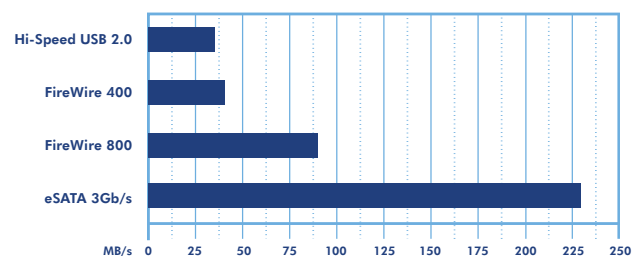

PERFORMANCE COMPARISON

The best performance for audio/video & photo professionals.

Read Burst Transfer Rates***