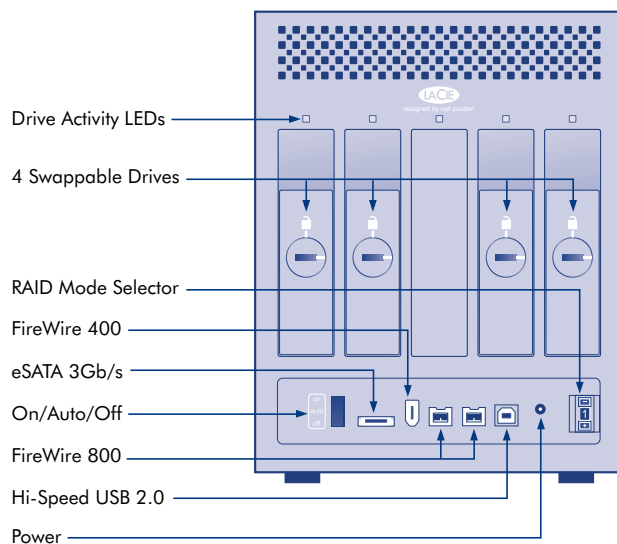

Features

- eSATA 3Gb/s, FireWire 800, FireWire 400, USB 2.0
- RAID 0, 10, 3, 3+Spare, 5, 5+Spare, Concatenation
- Fast burst transfer rates: up to 230MB/s (eSATA)
- Sturdy aluminum design
- LaCie Shortcut Button
- Triple Power Management: Auto/On/Off
- Easy to set up: plug and play, driver-free
- Compatible with Time Machine

System Requirements

- eSATA, FireWire 800, FireWire 400 or USB ports
- Windows® XP,™ Windows Vista™
- Mac® OS 10.4 or higher™
- Minimum free disk space: 600MB recommended

Box Content

- LaCie 4big Quadra
- eSATA-to-eSATA (3Gb/s) cable
- FireWire 800 (9-to-9 pin) cable
- FireWire 400 (6-to-6 pin) cable
- Hi-Speed USB 2.0 cable (USB 1.1 compatible)
- Power supply kit
- Quick Install Guide
- LaCie Utilities and User Manual:
  - LaCie '1-Click' Backup Software for PC or Mac
  - SilverKeeper Software for automatic backup and file verification (Mac)
  - Genie Backup Manager Pro software with computer recovery for Windows 2000, XP, Vista
  - Intego Backup Manager Pro software with computer recovery for Mac OS X 10.4 and 10.5