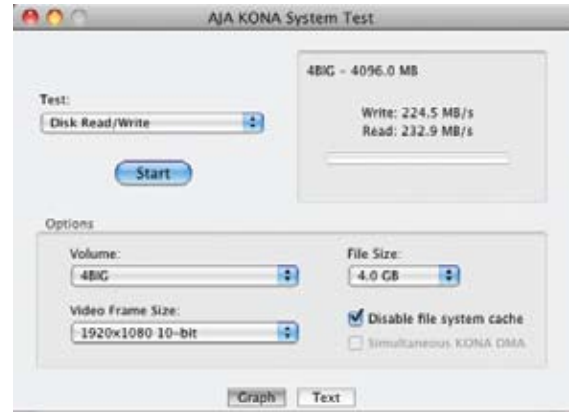

LaCie 4big Quadra

DESIGN BY NEIL POULTON

Professional 4-Bay RAID

eSATA 3Gb/s, FireWire 800, FireWire 400, Hi-Speed USB 2.0

Terabytes of Power

The LaCie 4big Quadra is the most complete 4-bay RAID solution for professionals who demand exceptional performance from a storage device. Offering up to 8TB of capacity and amazing bandwidth speeds through eSATA 3Gb/s and FireWire 800, it also features FireWire 400 and Hi-Speed USB 2.0 ports for maximum compatibility with any Mac or PC. Featuring seven RAID modes to customize performance and data protection levels, the 4big Quadra fits most speed-demanding applications and backup needs for today's workstations and small servers.

RAID Performance

Taking advantage of a native RAID controller that preserves computer resources, the 4big Quadra offers superior support for the most demanding applications. Pre-configured in RAID 0 for full speed and capacity, it can reach up to 230MB/s through eSATA 3Gb/s. Alternative RAID modes—such as RAID 5—can be configured in seconds on startup to manage speed, security, and available capacity.

Audio/Video Streaming

With the capacity to store hours of A/V streams, the 4big Quadra has been developed to suit the demands of digital content creators, such as editors who work with Apple Final Cut Pro®. It comes with eSATA and FireWire 800, so you can get the highest bandwidth. FireWire or iLink DV cameras can be chained via FireWire, helping you make the most of your equipment if your number of open ports is limited. When used in RAID 0 or RAID 5, the 4big Quadra supports multiple audio, DV, SD, and HD streams, and up to one stream of uncompressed 10-bit NTSC video in playback. Greater performance can even be achieved when connecting several units together to a multilane eSATA four-port host adapter, in order to support multi-stream uncompressed 10-bit 1080i HD post-production.