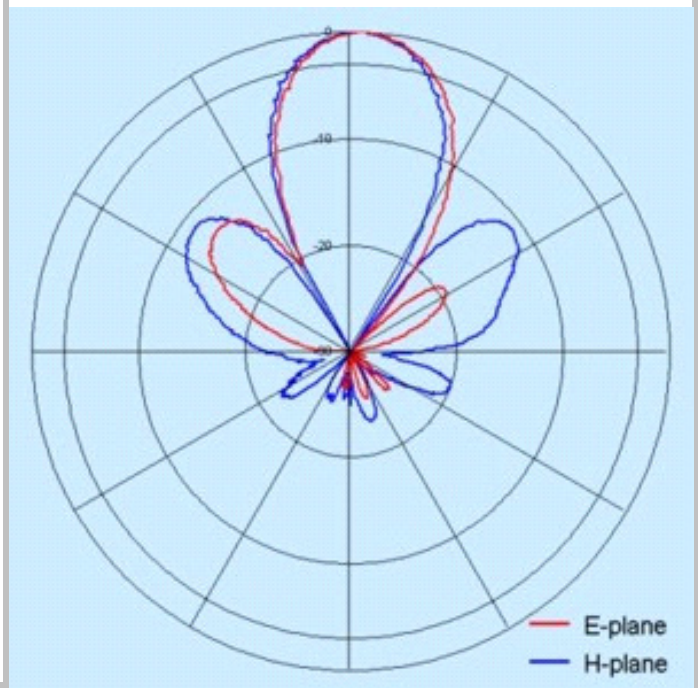

PAA-24-160 FLAT

Very flat form of the flat panelantennas. The height of the antenna is only: 22 mm! Wireless Directional Flat Panel antenna for 2,4 GHz with 16dBi. Antennas are for outdoor. The package contains the mounting kit for wall and mast mounting. Included Mounting kit is also for tilt!

Article number	PAA-24-160 FLAT
Frequency (MHz)	2320-2500
Gain	16 dBi
Beamwidth vertical	28°
Beamwith horizontal	28°
SWR	<2
Maximum Input Power	10 Watt
Weight	1,0 kg
Dimensions	205*205*23 mm
Connector	N-Female