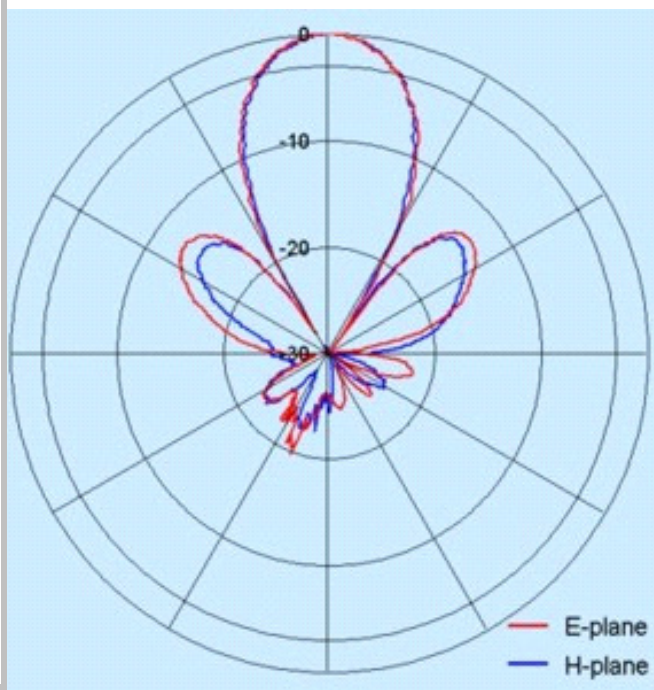

## PAA-24-175

Wireless Directional Flat Panel antenna for 2,4 GHz with 17,5dBi. Antennas are for outdoor. The Package contains the mounting kit for wall and mast mounting. Tilt set is seperately available on demand!

Article number	PAA-24-175
Frequency (MHz)	2320-2500
Gain	17,5 dBi
Beamwidth vertical	32°
Beamwith horizontal	25°
SWR	<1,5
Maximum Input Power	50 Watt
Weight	1,5kg
Dimensions	230*230*70 mm
Connector	N-Female