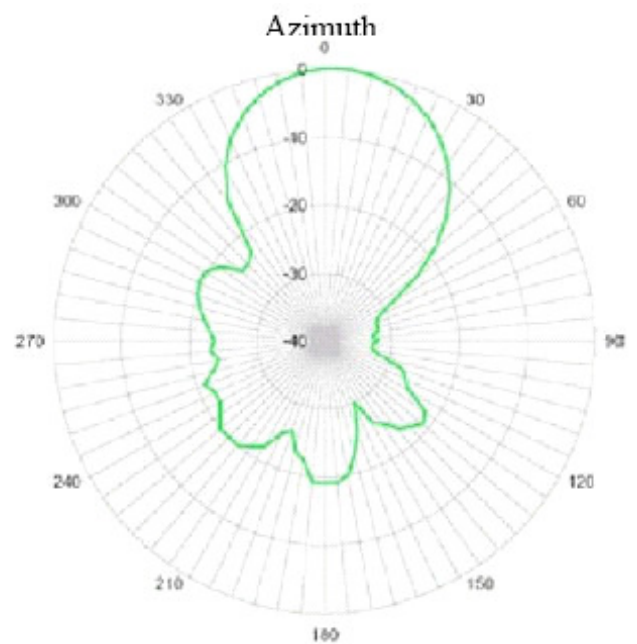

14 dBi 2,4 GHz Flatpanel antenna

14dBi flatpanel antenna for 2,4 GHz. Can be mounted for horizontal or vertical polarization. Mast mounting set included.

Article number	PAC-24-140
Frequency (MHz)	2400-2500 MHz
Gain	14 dBi
Beamwidth vertical	39°
Beamwidth horizontal	38°
SWR	< 2
Maximum Input Power	10 Watt
Weight	600 g
Dimensions	165x165x37 mm
Connector	N-Female