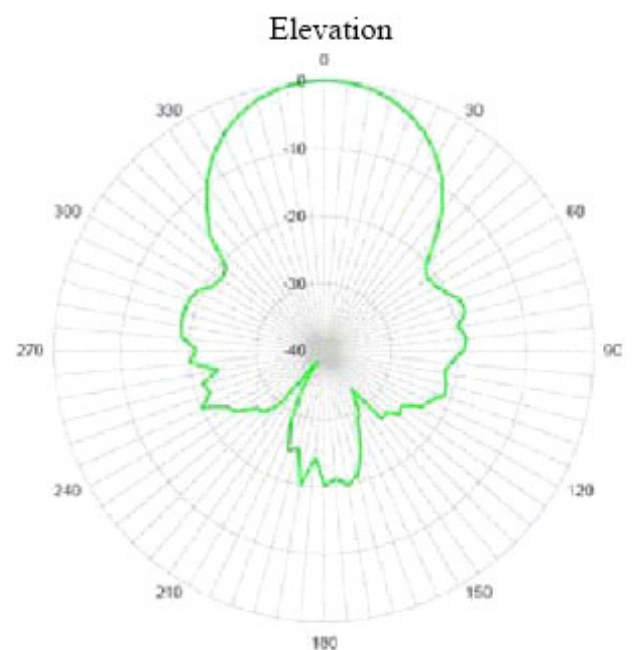

14 dBi 2,4 GHz Flatpanel antenna

14dBi flatpanel antenna for 2,4 GHz. Can be mounted for horizontal or vertical polarization. Mast mounting set included.

Article number	PAC-24-140
Frequency (MHz)	2400-2500 MHz
Gain	14 dBi
Beamwidth vertical	39°
Beamwidth horizontal	38°
SWR	< 2
Maximum Input Power	10 Watt
Weight	600 g
Dimensions	165x165x37 mm
Connector	N-Female