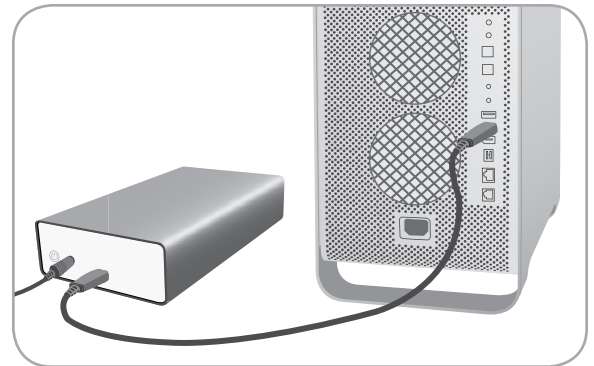

Minimum System Requirements

Windows® XP, Windows Vista™, Windows 7 / Mac OS X 10.4 or higher
Minimum free disk space: 600MB recommended