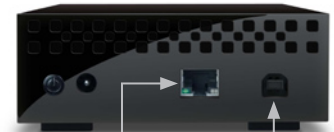

Ethernet port

USB device port to connect to the computer

Box Content

- LaCie Network Space 2
- Ethernet cable
- USB cable
- External power supply
- Utilities CD-ROM
- Quick Install Guide

Minimum System Requirements

- Latest version of Windows® XP, Windows Vista®, Windows 7 / Mac® OS X 10.4, 10.5, 10.6 / Linux 2.6
- Router (for Ethernet connection)
- UPnP/DLNA compliant device for media streaming