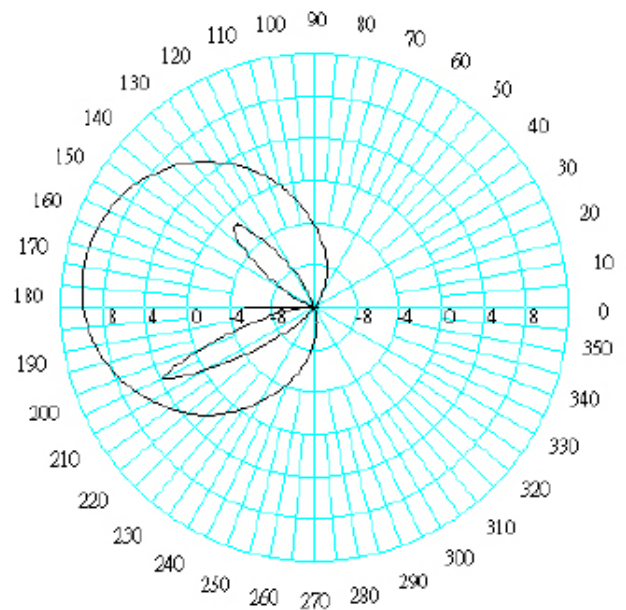

## PAB-24-100

Wireless Directional Flat Panel antenna for 2,4 GHz with 10,0dBi. Antennas are for outdoor. The package contains the mounting kit for wall mounting. Mast mounting set seperately available (TILT SET PAB)

<b>Article number</b>	<b>PAB-24-100</b>
<b>Frequency (MHz)</b>	2400-2485
<b>Gain</b>	10 dBi
<b>Beamwidth vertical</b>	30°
<b>Beamwith horizontal</b>	70°
<b>SWR</b>	<1,5
<b>Maximum Input Power</b>	50 Watt
<b>Weight</b>	320 g
<b>Dimensions</b>	107*94*30 mm
<b>Connector</b>	N-Female