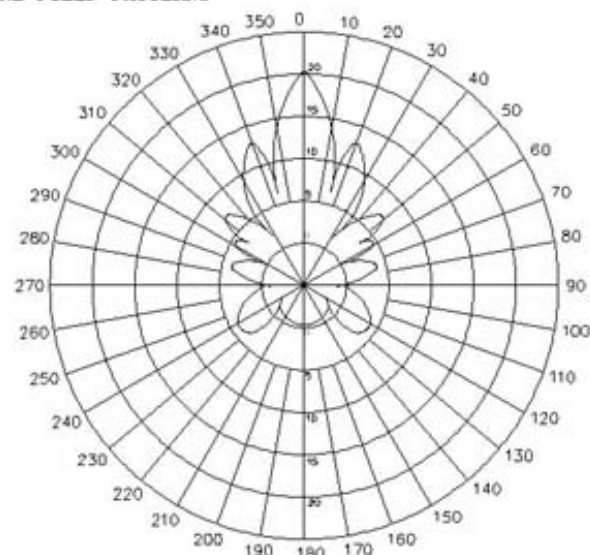

YGB-24-200

Professional YAGI antennas for outdoor solutions. 20dBi gain. Antenna including the mast mounting kit.

H-PLANE FIELD PATTERNS

E-PLANE FIELD PATTERNS

Article number	YGB-24-200
Frequency (MHz)	2400-2485
Gain	20 dBi
Beamwidth vertical	13°
Beamwidth horizontal	24°
SWR	<1,5
Maximum Input Power	50 Watt
Weight	1285 g
Dimensions	1250*50*45 mm
Connector	N-Female