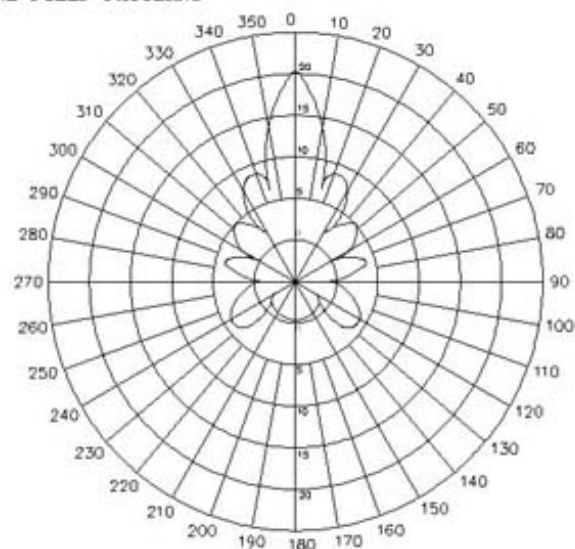

YGB-24-200

Professional YAGI antennas for outdoor solutions. 20dBi gain. Antenna including the mast mounting kit.

H-PLANE FIELD PATTERNS

E-PLANE FIELD PATTERNS

Article number	YGB-24-200
Frequency (MHz)	2400-2485
Gain	20 dBi
Beamwidth vertical	13°
Beamwidth horizontal	24°
SWR	<1,5
Maximum Input Power	50 Watt
Weight	1285 g
Dimensions	1250*50*45 mm
Connector	N-Female